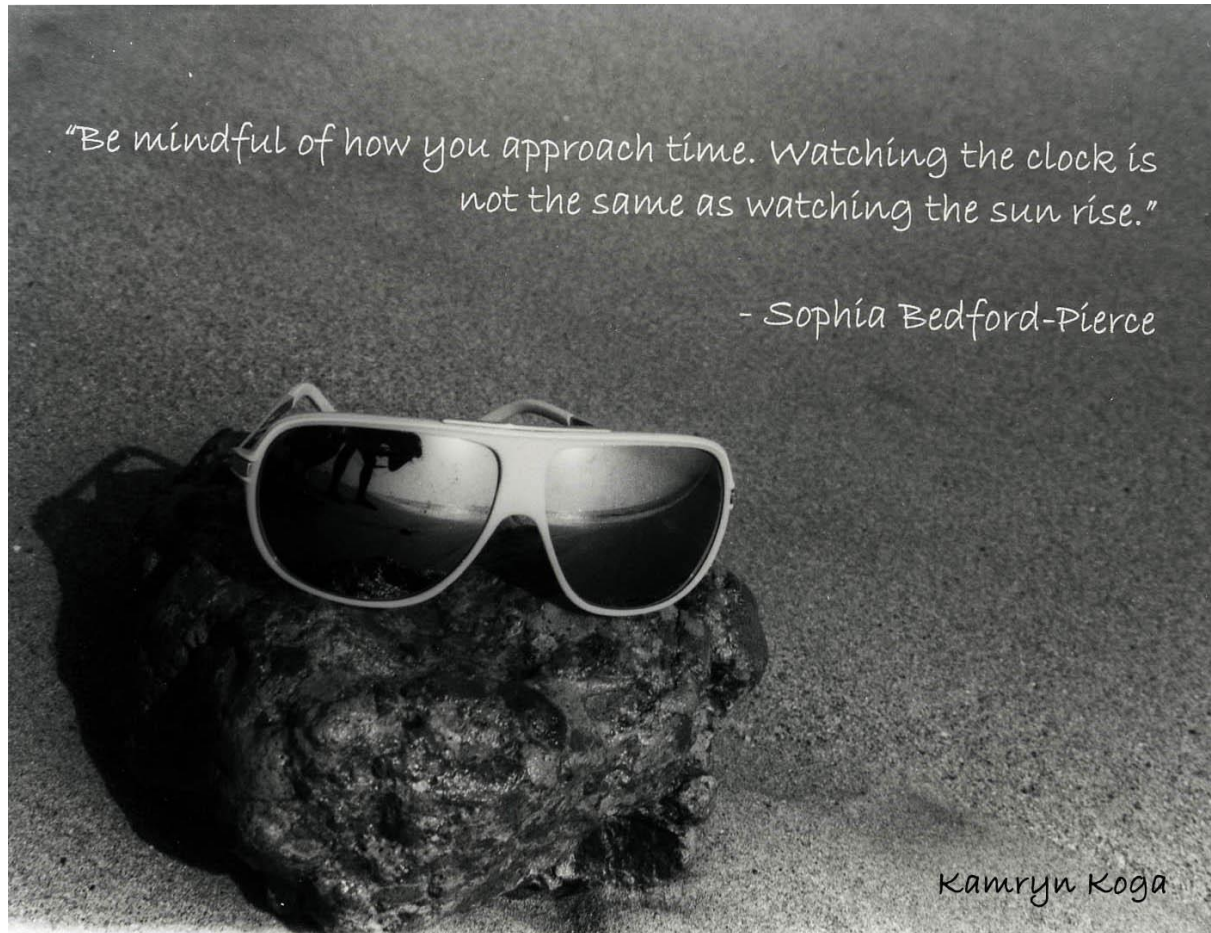

Text and Image