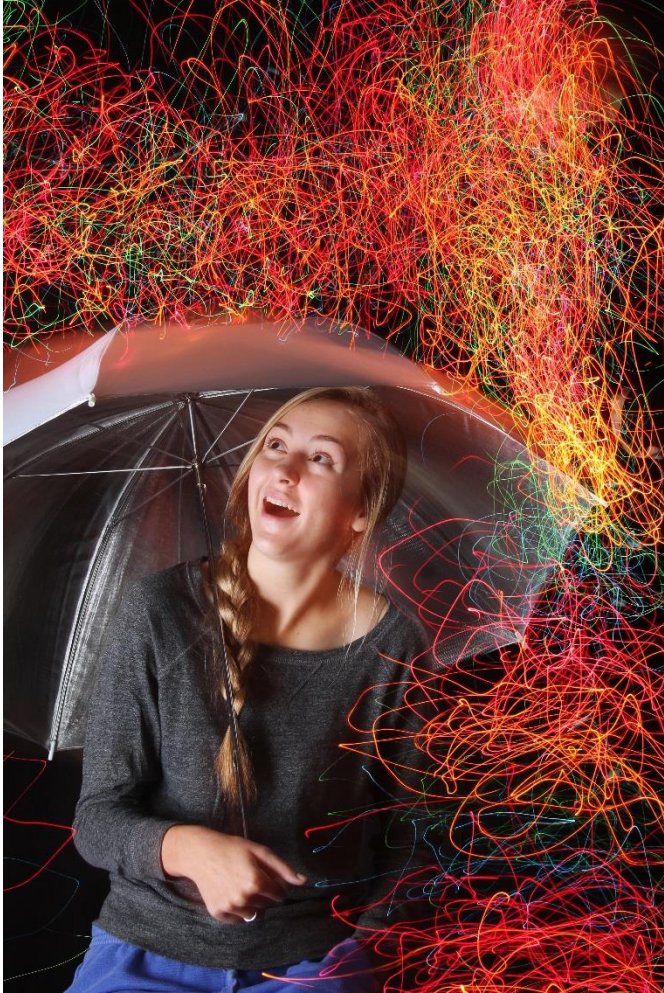

Hannah Huvad

Close Up Photography

Chris White

Landscape

Structural

Nature

Nicole Either

Social Commentary

Delaney Barbour

Jackie Kagan

Posterization

Kaitlyn Mandour

Photogram

Bulb Exposure

Luke Smith

Cory Tauber